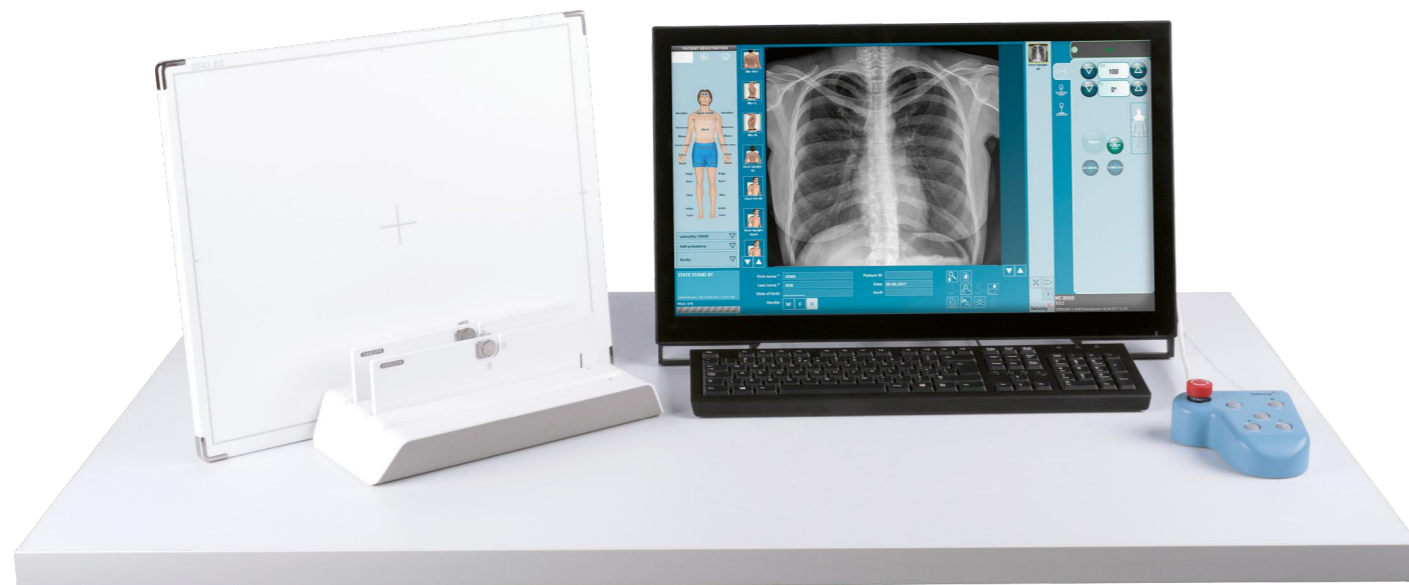

## Ultimate Digital Upgrade *affordable alternative*

The ddRAura™ DRive Kit converts existing analog or CR radiography systems into fully integrated digital radiography rooms, extending the life of the existing equipment while increasing productivity and reimbursement.

The ddRAura™ DRive kit is available with multiple flat panel detector configurations; both fixed and wireless, providing excellent image quality in a fraction of the time as compared with analog or CR based radiography.

### ddRAura™ DRive Kit features ▶

- 23 inch DICOM touch screen monitor
- ddRAura Workstation PC
- Image display in less than four seconds
- Fixed or wireless detector combination options
- Fully integrated DR workstation with generator control option
- Replacement wall stand or table bucky options

## Digital On the Move *portable productivity*

The lightweight and rugged ddRAura™ DRive Kit mobile tablet based workstation option provides even more flexibility for the technologist on the move. The tablet can be used with any analog room or mobile x-ray system utilizing the auto-detection functionality of the flat panel detector to any x-ray source. The tablet can also be docked and its software displayed on a full screen monitor.